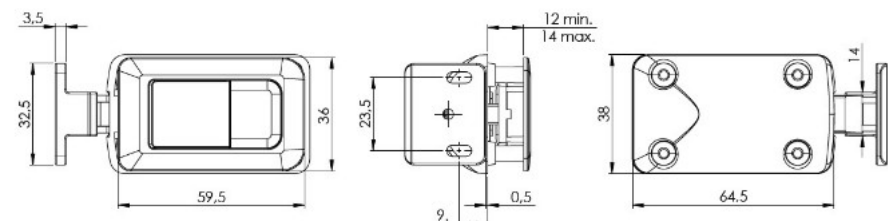

PRODUCT SHEET

Description:

Slam Lock "Wagon", W/Pull Latch, 65x38mm, CPL, 12-14mm, Zamak Handle & Black ABS Body, Incl. Black ABS Striker

Item number:

14.03.090-0

Units	Box	Carton	HS Code	Barcode
Pcs.	10	100	8301300000	
				5704866518390