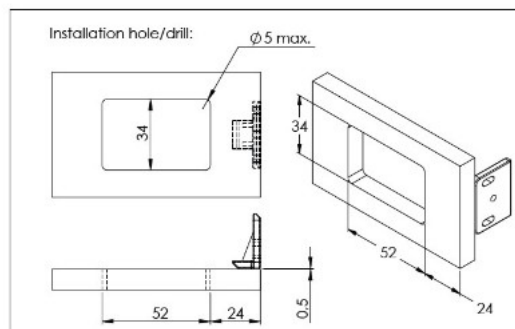

PRODUCT SHEET

Description:

Slam Lock "Wagon", W/Pull Latch, 65x38mm, CPL, 12-14mm, Zamak Handle & Black ABS Body, Incl. Black ABS Striker

Item number:

14.03.090-0

Units	Box	Carton	HS Code	Barcode
Pcs.	10	100	8301300000	
				5704866518390