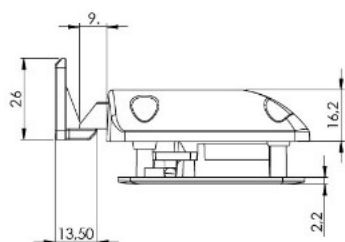

PRODUCT SHEET

Description:

Slam Lock "Wagon", W/Pull Latch, 65x38mm, CPL, 12-14mm, Zamak Handle & Black ABS Body, Incl. Black ABS Striker

Item number:

14.03.090-0

Units	Box	Carton	HS Code	Barcode
Pcs.	10	100	8301300000	
				5704866518390